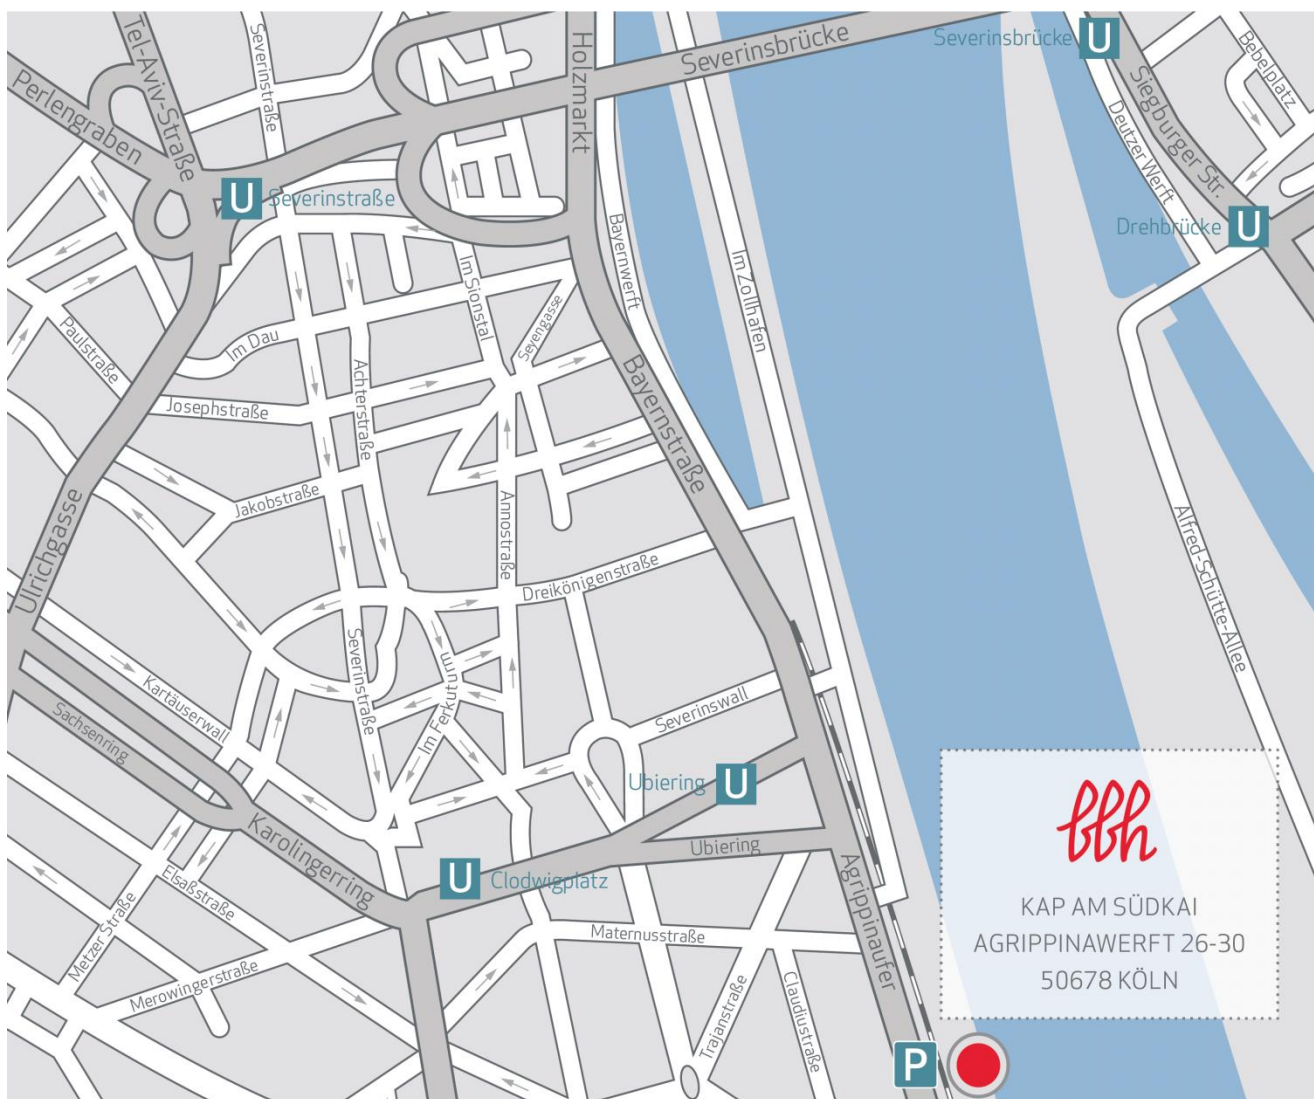

BECKER BÜTTNER HELD

DIRECTIONS

COLOGNE OFFICE

KAP AM SÜDKAI, AGRIPPINAWERFT 26-30
50678 COLOGNE

BY TRAIN

ARRIVAL AT COLOGNE CENTRAL STATION

TAXI

Journey time: approx. 15-20 minutes

PUBLIC TRANSPORT

KVB line 16 to Sürth / Wesseling or line 15 to the stop "Ubierring". From Ubierring keep to the right towards Südbrücke and turn into Agrippinaufer. The KAP am Südkai is situated to your left.

BY CAR

FROM DÜSSELDORF / NEUSS

Follow the motorway A 57 from Cologne until its end and drive straight ahead onto Innere Kanalstraße, turn left into Gladbacher Straße and continue to Hansaring, where you turn south. Follow this circular road to "Am Bayenturm" and turn right. Follow Rheinuferstraße and turn left at the 3rd traffic lights (u-turn). Then immediately take the lane to turn right, towards the car park "Rheinauhafen Süd". Our offices are situated at the first building complex, the so-called KAP. Please take the parking garage staircase 9.02 (Kap am Südkai) and proceed to entrance no. 26. Our offices are located on the 4th floor.

FROM DORTMUND

Motorway A 1 to Leverkusener Kreuz, then switch to the A 3 and leave it by taking the exit Köln-Mühlheim. Take the Mühlheim feeder road and turn left onto the circular road Clevischer Ring. Turn right, onto the B 51 crossing the Rhine via Mühlheimer Brücke. Follow the road B 51, which turns left (parallel to the Rhine). In front of the bridge Südbrücke turn left (u-turn) towards KAP am Südkai, Agrippinawerft, and use the car park "Rheinauhafen Süd". Please take the parking garage staircase 9.02 (Kap am Südkai) and proceed to entrance no. 26. Our offices are located on the 4th floor.